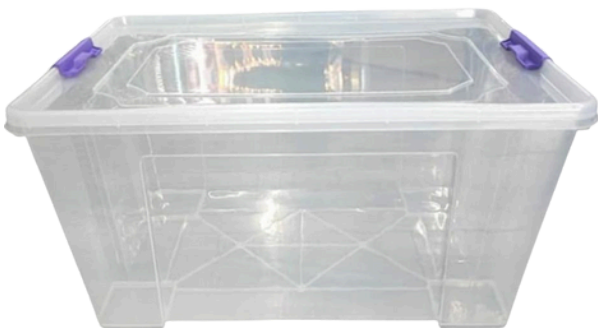

20L BLACK BUCKET
R19

20L color BUCKET
R24.5

20L WHITE BUCKET
R34

EASY 134 20L
R36

9L BUILDING BUCKET
R25

EASY 111
R12.5

WASHING BASKET
R17

EASY 128 DISH RACK
R32

MAMA-CHAIR BLACK
R42

OTIMA-85L
R109

85L STORAGE BOX
R115

150L STORAGE BOX
R175

R90
TOOL BOX

4L STORAGE BOX
R20

13L STORAGE BOX
R33

47L STORAGE BOX
R73

150-DUST BIN
R65

Otima 12L DUST BIN
R27

Otima 23L DUST BIN
R28

Otima 25L DUST BIN
R45

Otima 50L DUST BIN
R75

Otima 75L DUST BIN
R85

Otima cooler box
R150

Otima snapit 5pcs
lunch box
R25